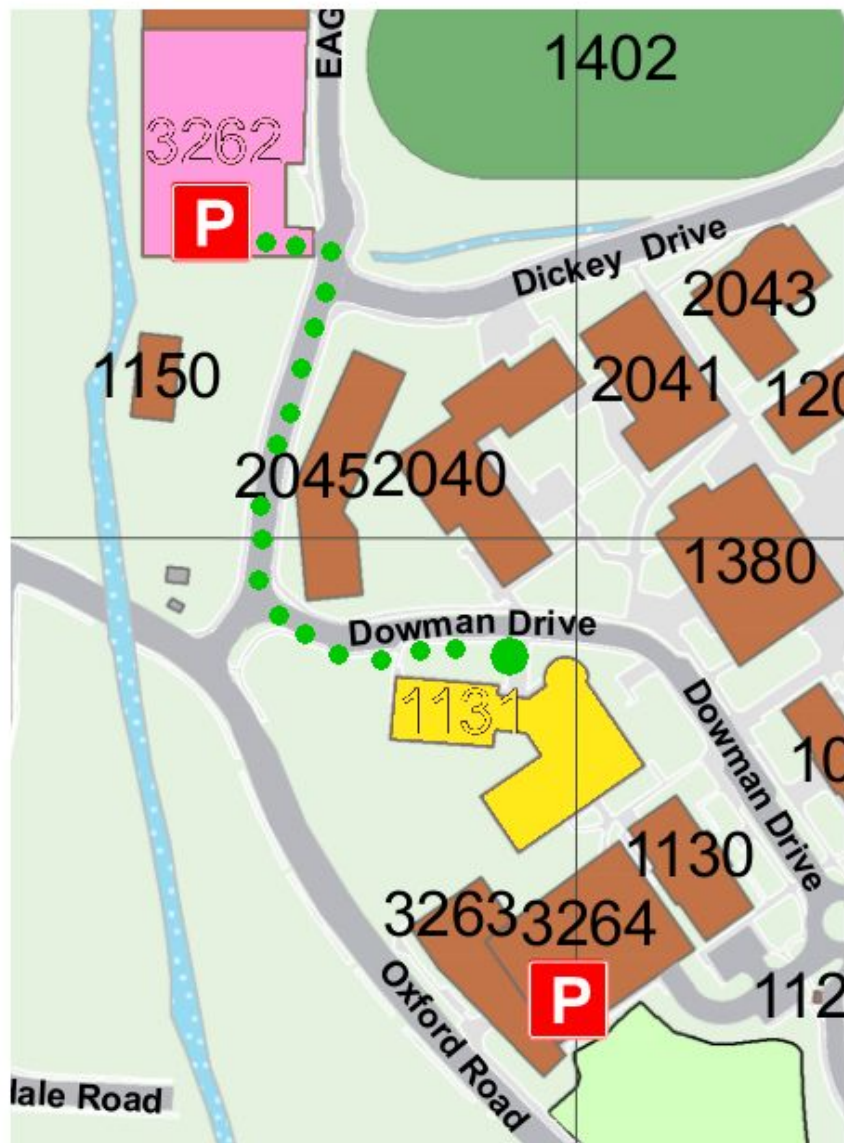

Directions to ALE Central Meeting Hosted at the Emory Mathematics And Science Complex

MASC, 400 Dowman Drive, Atlanta, GA 30322

Driving on North Decatur Road from either the east or west, enter the traffic circle at the main entrance to the Emory campus. Exit the circle on the north west side so you are heading north on Oxford Road. You will pass a Falafel King on your left and shortly a Starbucks / Barnes & Noble on your right. Turn right at the first street, then stay to the left on Eagle Row at the stop sign (~10 yards in). Turn into the first parking lot on the left [area # 3262 on map in pink], where PARKING IS FREE IN THE EVENINGS.

The MASC building [shown in yellow, building # 1131 on the map] is on Dowman Drive, which is south one intersection and across the street from the parking lot.

The main entrance to the Math and Science Complex is on the north near the center of the building. You will be entering the building on the second floor. Look for signs to the E208 Lecture Hall.

Call 404-315-0406 or 678-333-8491 if you find the doors locked after 7:30.

Recommended public parking: 3262 (in pink)
Mathematics And Science Complex: 1131 (in yellow)