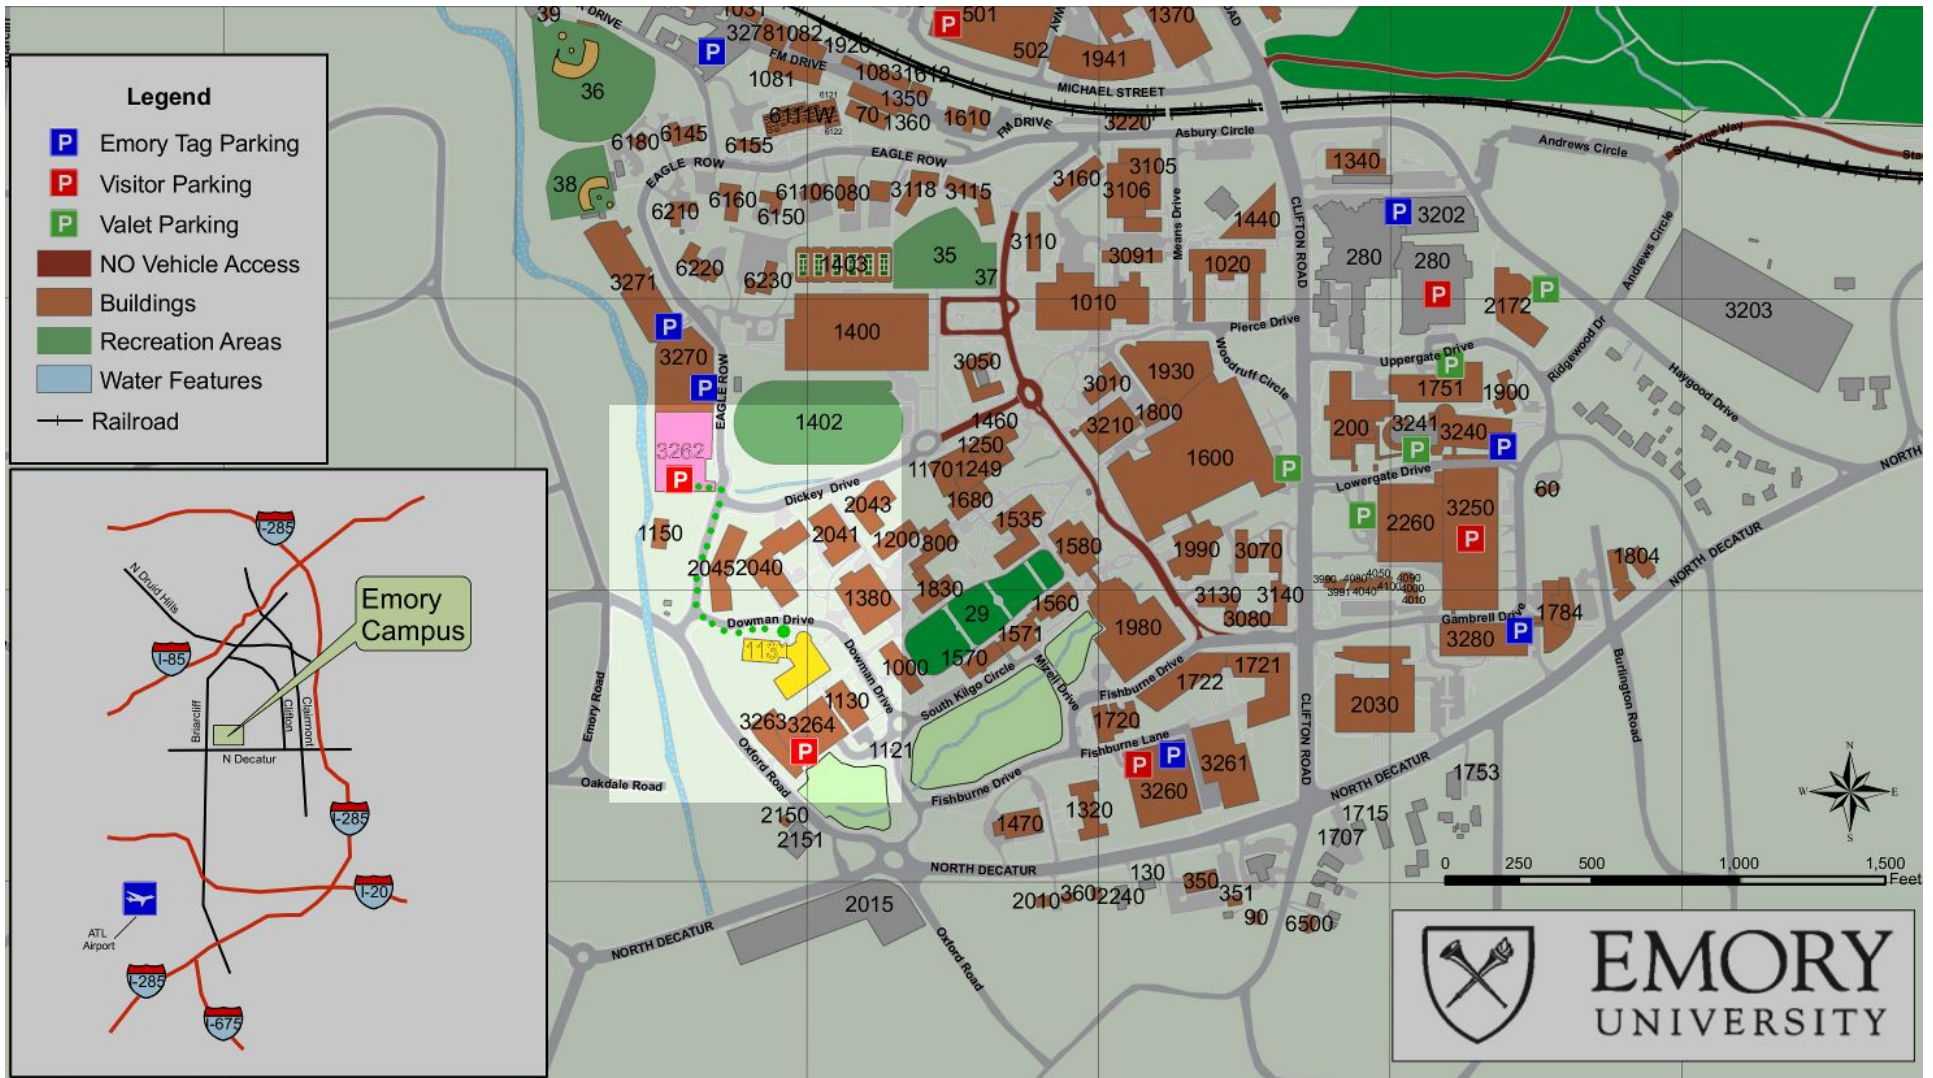

Directions to ALE Central Meeting Hosted at the Emory Mathematics And Science Complex

MASC, 400 Dowman Drive, Atlanta, GA 30322

Driving on North Decatur Road from either the east or west, enter the traffic circle at the main entrance to the Emory campus. Exit the circle on the north west side so you are heading north on Oxford Road. You will pass a Falafel King on your left and shortly a Starbucks / Barnes & Noble on your right. Turn right at the first street, then stay to the left on Eagle Row at the stop sign (~10 yards in). Turn into the first parking lot on the left [area # 3262 on map in pink], where PARKING IS FREE IN THE EVENINGS.

The MASC building [shown in yellow, building # 1131 on the map] is on Dowman Drive, which is south one intersection and across the street from the parking lot.

The main entrance to the Math and Science Complex is on the north near the center of the building. You will be entering the building on the second floor. Look for signs to the E208 Lecture Hall.

Call 404-315-0406 or 678-333-8491 if you find the doors locked after 7:30.

Recommended public parking: 3262 (in pink)
Mathematics And Science Complex: 1131 (in yellow)